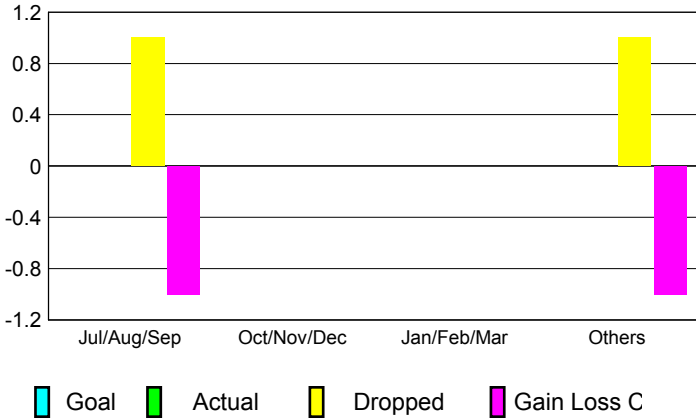

GMT: **CARL HARRELL**

Location: **GEORGIA**

GMT CA: **1**

CLUBS

Month	New Club Goal	Actual New Clubs	Actual Dropped Clubs	Gain/Loss of Clubs
2012-2013				
Jul/Aug/Sep	0	0	1	-1
Oct/Nov/Dec	0	0	0	0
Jan/Feb/Mar	0	0	0	0
Apr/May/June	0	0	1	-1
Totals	0	0	2	-2

MEMBERSHIP

Month	Net Memb Goal	Actual New Memb	Actual Dropped Memb	Gain/Loss of Memb
2012-2013				
Jul/Aug/Sep	0	12	31	-19
Oct/Nov/Dec	0	9	22	-13
Jan/Feb/Mar	0	14	29	-15
Apr/May/June	0	20	25	-5
Totals	0	55	107	-52

Club Results 2012-2013

Goal, New, Dropped, Gain/Loss

Membership Results 2012-2013

Goal, New, Dropped, Gain/Loss

YTD Status Quo Clubs 2012-2013

Status Quo Clubs Compared to Status Quo Members

Gender Comparison 2012-2013