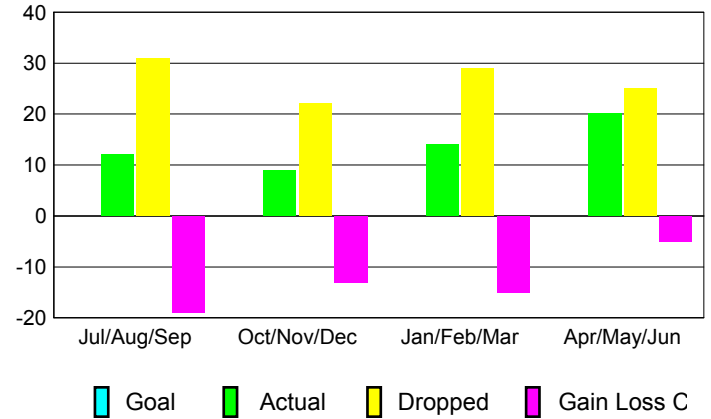

GMT: **CARL HARRELL**

Location: **GEORGIA**

GMT CA: **1**

CLUBS

Month	New Club Goal	Actual New Clubs	Actual Dropped Clubs	Gain/Loss of Clubs
2012-2013				
Jul/Aug/Sep	0	0	1	-1
Oct/Nov/Dec	0	0	0	0
Jan/Feb/Mar	0	0	0	0
Apr/May/June	0	0	1	-1
Totals	0	0	2	-2

MEMBERSHIP

Month	Net Memb Goal	Actual New Memb	Actual Dropped Memb	Gain/Loss of Memb
2012-2013				
Jul/Aug/Sep	0	12	31	-19
Oct/Nov/Dec	0	9	22	-13
Jan/Feb/Mar	0	14	29	-15
Apr/May/June	0	20	25	-5
Totals	0	55	107	-52

Club Results 2012-2013

Goal, New, Dropped, Gain/Loss

Membership Results 2012-2013

Goal, New, Dropped, Gain/Loss

YTD Status Quo Clubs 2012-2013

Status Quo Clubs Compared to Status Quo Members

Gender Comparison 2012-2013